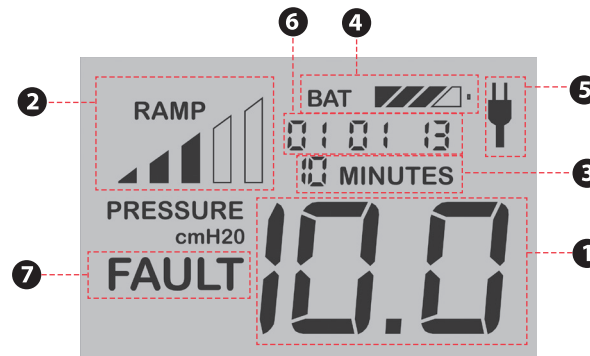

Z2 Auto

Fixed Pressure mode	●
Auto Adjusting Pressure mode	●
Auto Stop feature	●
Auto Start/Stop feature	●
Approved for in-flight use	●
Mobile data capable	●
Pressure Range 4-20 cm H ₂ O	●
Ramp 0-45 minutes	●
Z-Breathe® Comfort feature	●
Auto Adjusting Voltage for world travel (100-240v)	●
Q-lite® included	●
No special mask required	●

Check your treatment information

The backlit LCD Screen shows your treatment settings on the device. You can easily adjust your comfort settings directly on your device.

1. Treatment pressure display
2. Ramp progress indicator (if ramp set)
3. Ramp time remaining (if ramp set)
4. Battery status (if present)
5. AC Power indicator (if connected)
6. General status display (date, mode, Auto Start/Stop)
7. Fault indicator (if fault occurs)